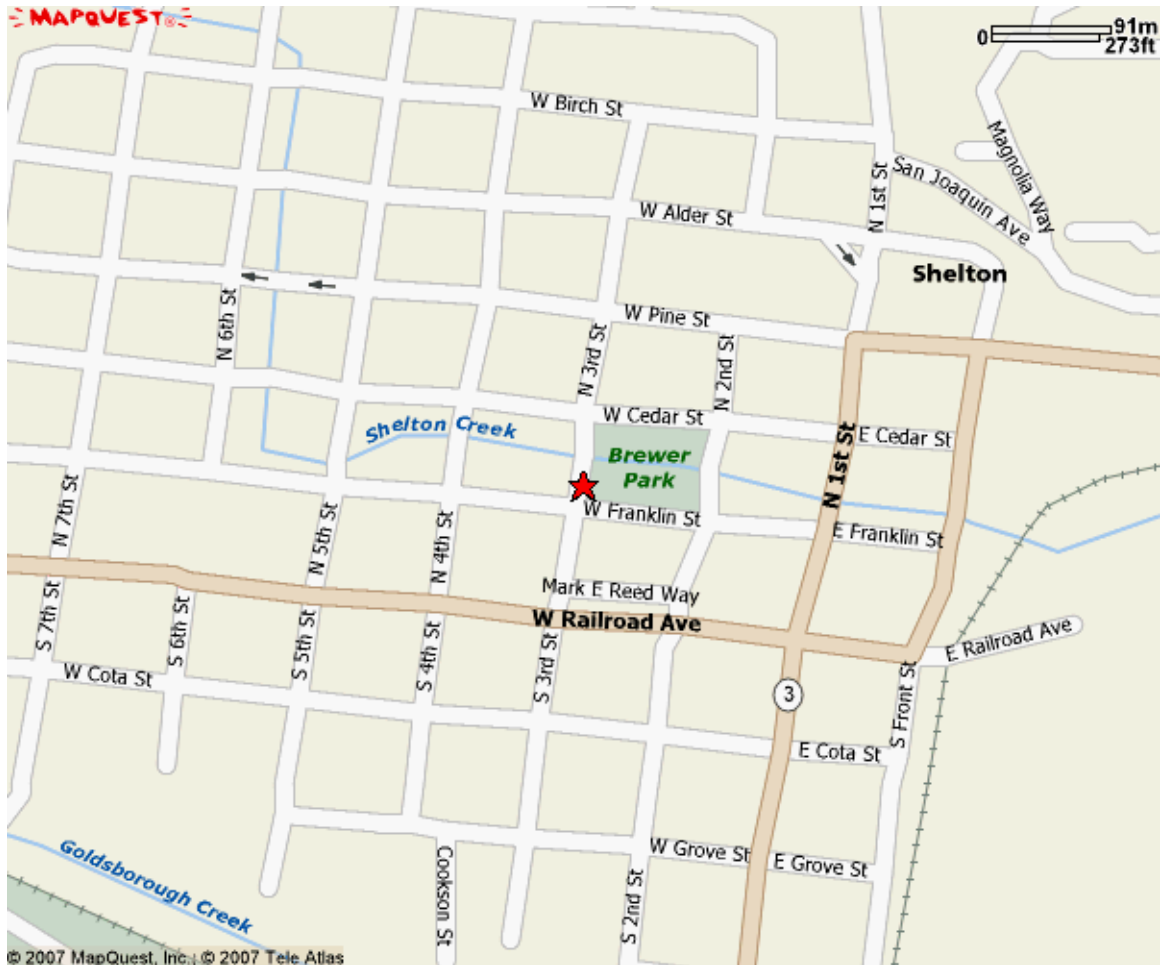

Shelton Farmers Market

2007 Season

Saturdays, 9:00 am – 2:00 pm

215 N. 3rd Street

Shelton, WA 98584

Mason County Small Farms Program

WASHINGTON STATE UNIVERSITY
MASON COUNTY EXTENSION

Mason
Conservation
District